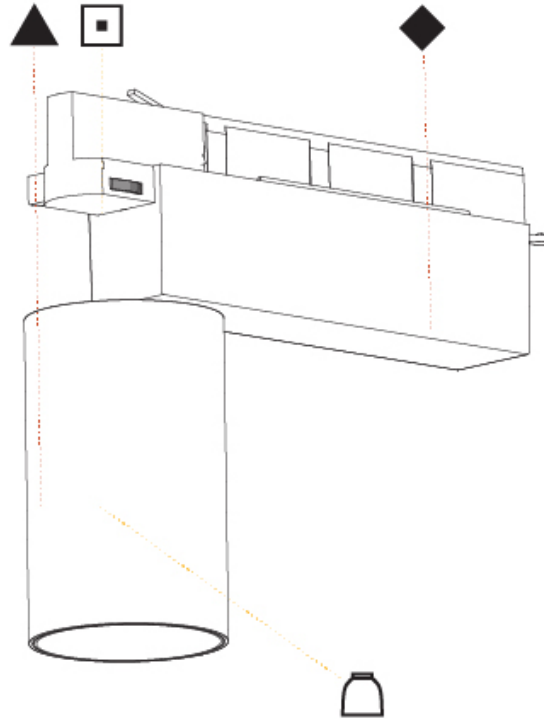

CENTRIQ 75 TRACK

A3T115-

PROJECT _____

TYPE _____

SPECIFIER _____

QUANTITY _____

DATE _____

A